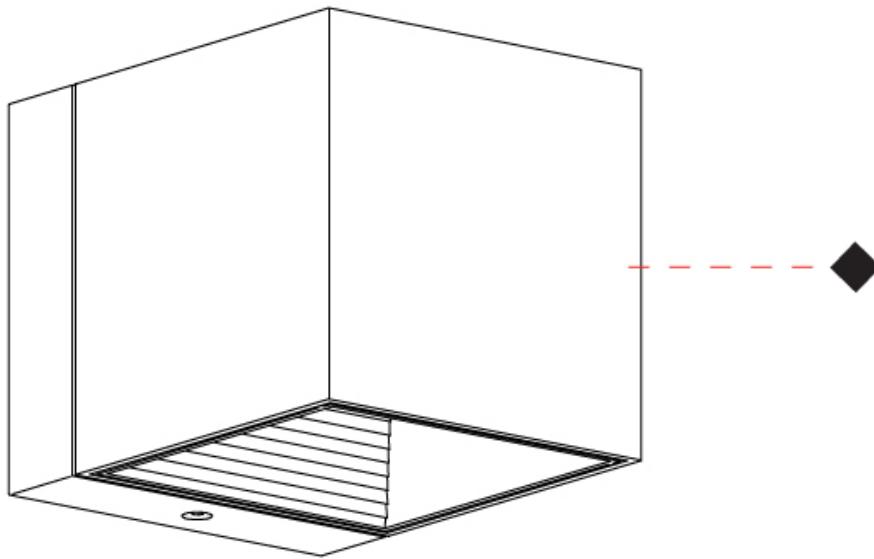

DAU SINGLE SURFACE

D93148R9-

PROJECT _____

TYPE _____

SPECIFIER _____

QUANTITY _____

DATE _____

D